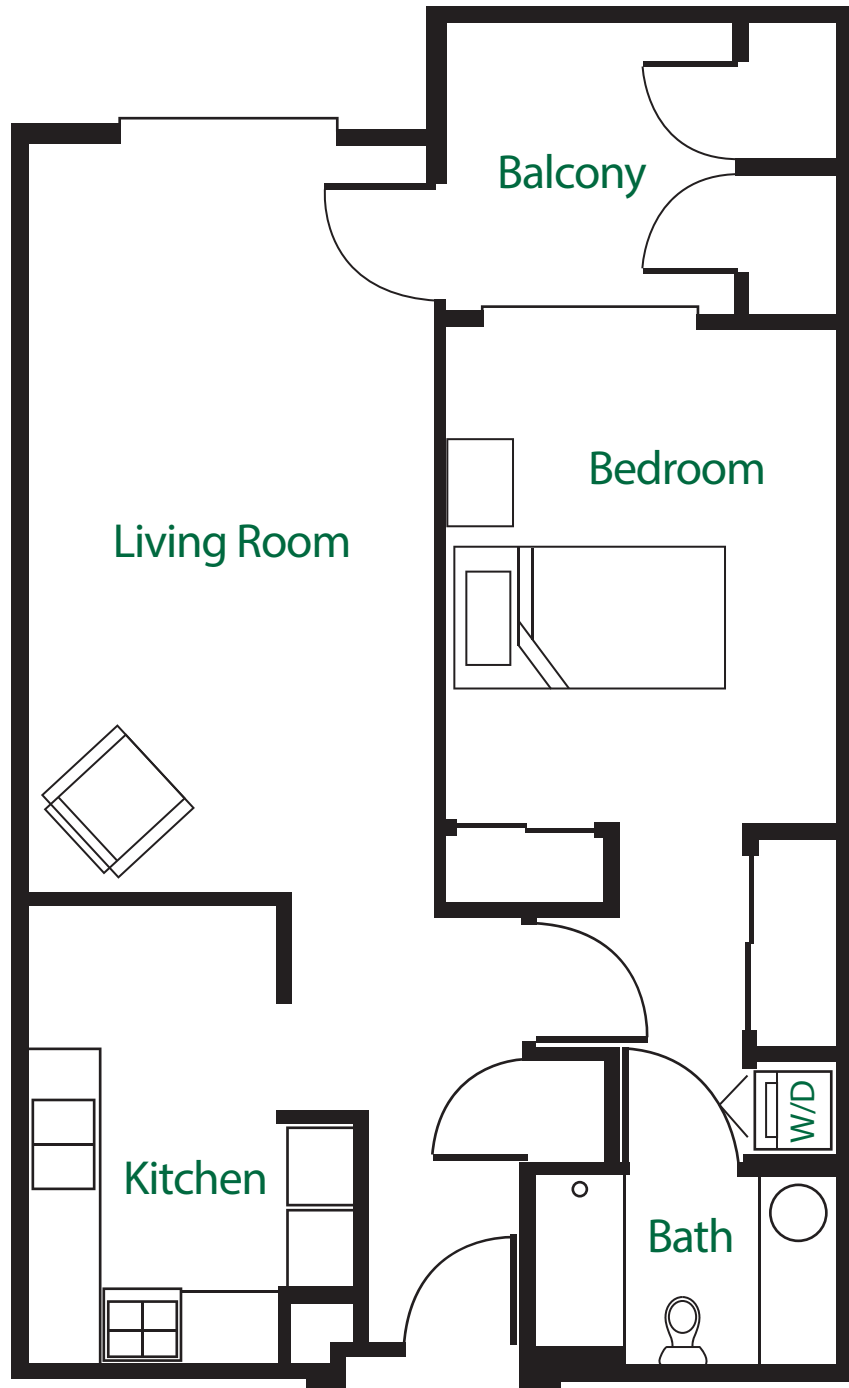

## One Bedroom Custom – “D” Wing 676 Sq. Ft.

(304) 346.2323

[www.edgewoodsummit.com](http://www.edgewoodsummit.com)

300 Baker Lane / Charleston, WV 25302