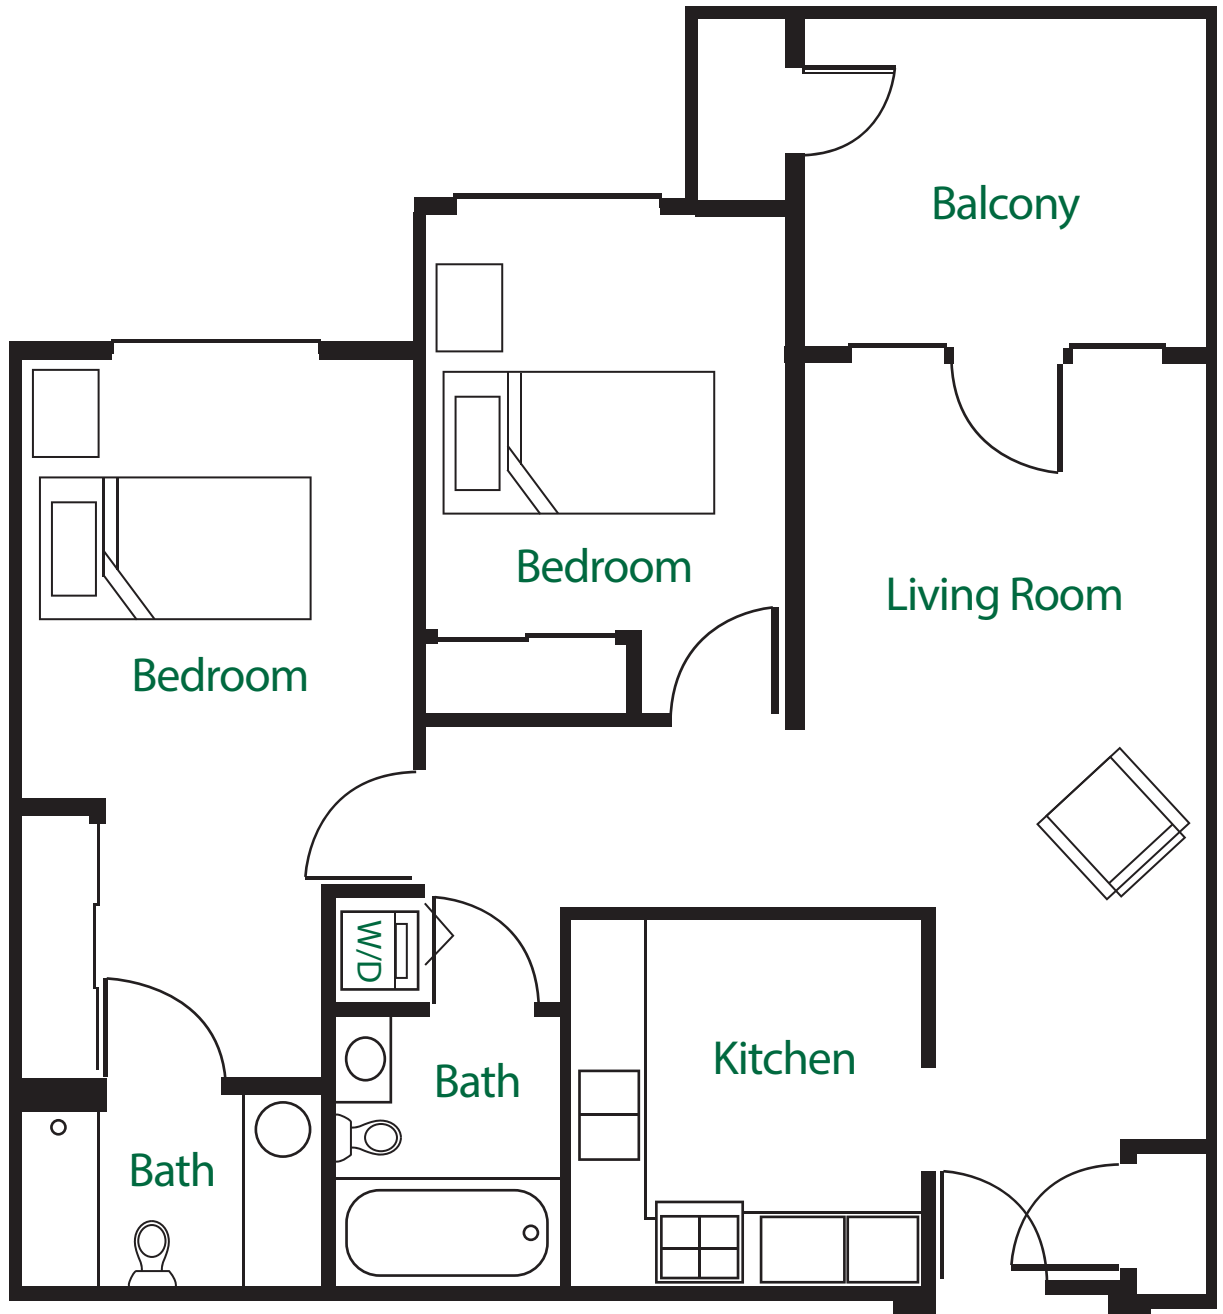

## Two Bedroom Classic – “D” Wing 875 Sq. Ft.

(304) 346.2323

[www.edgewoodsummit.com](http://www.edgewoodsummit.com)

300 Baker Lane / Charleston, WV 25302