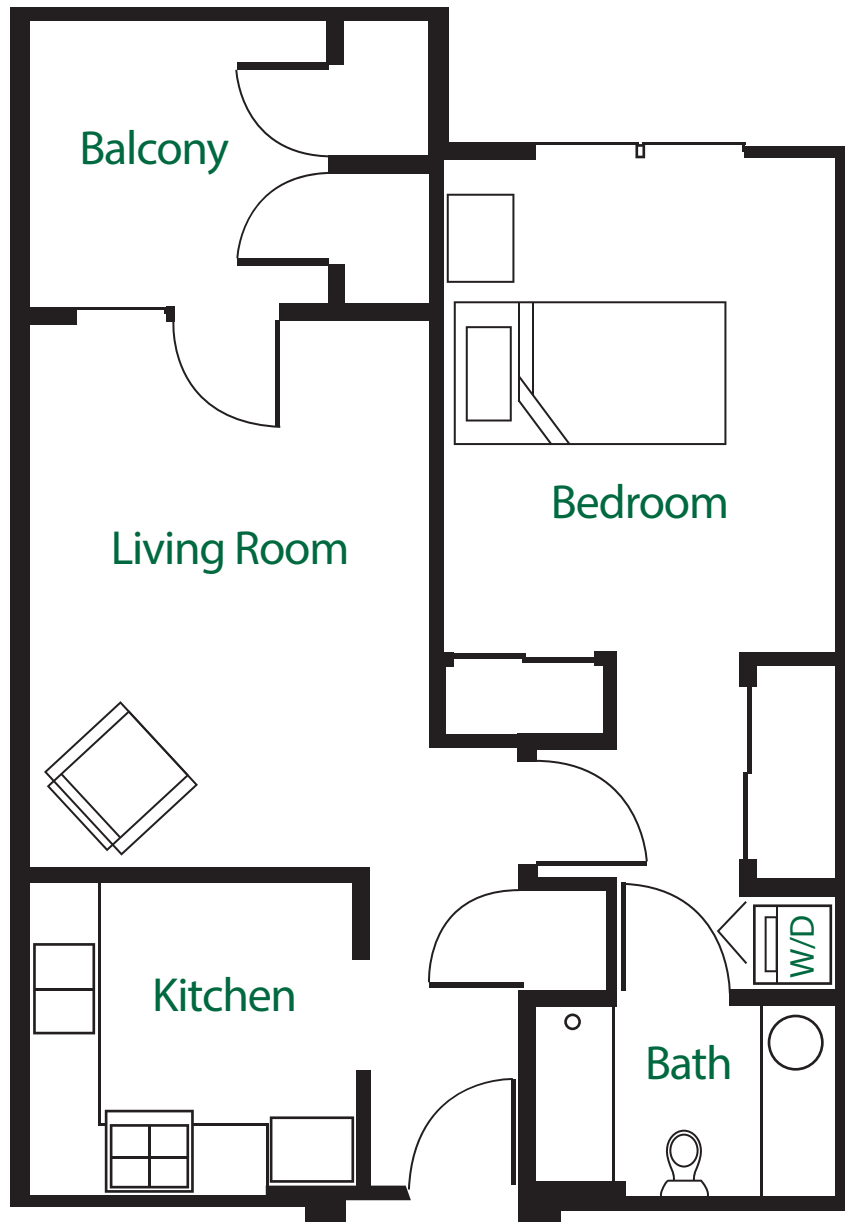

Independent
Living

One Bedroom Classic – “D” Wing 563 Sq. Ft.

(304) 346.2323

www.edgewoodsummit.com

300 Baker Lane / Charleston, WV 25302