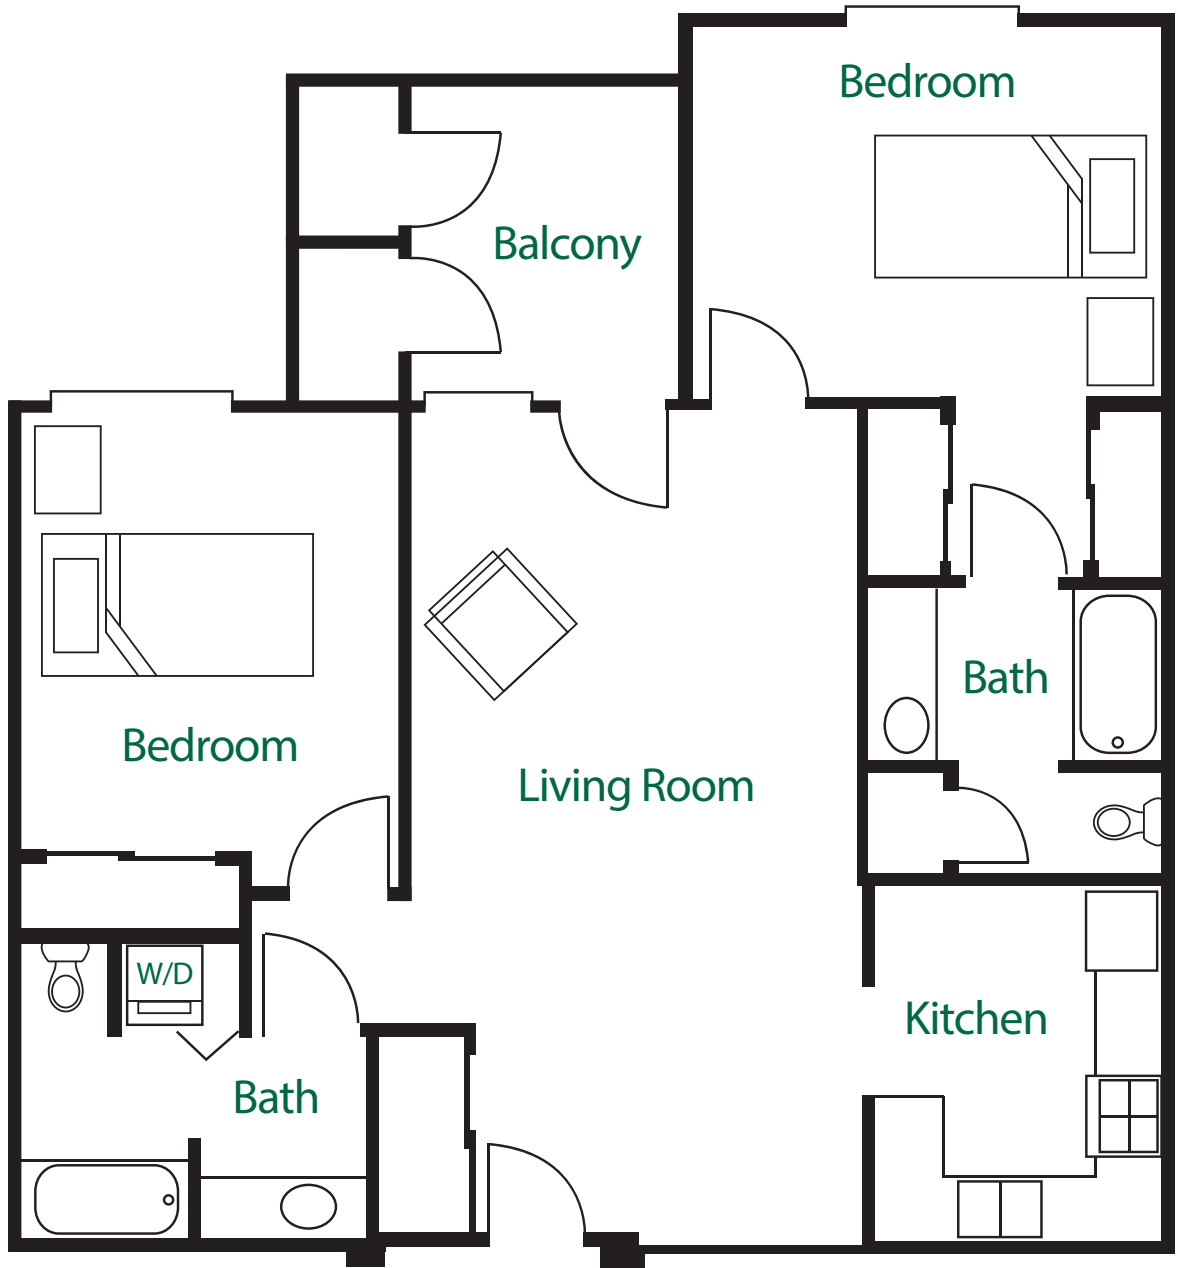

Independent
Living

Two Bedroom Traditional – “D” Wing 1,013 Sq. Ft.

(304) 346.2323

www.edgewoodsummit.com

300 Baker Lane / Charleston, WV 25302